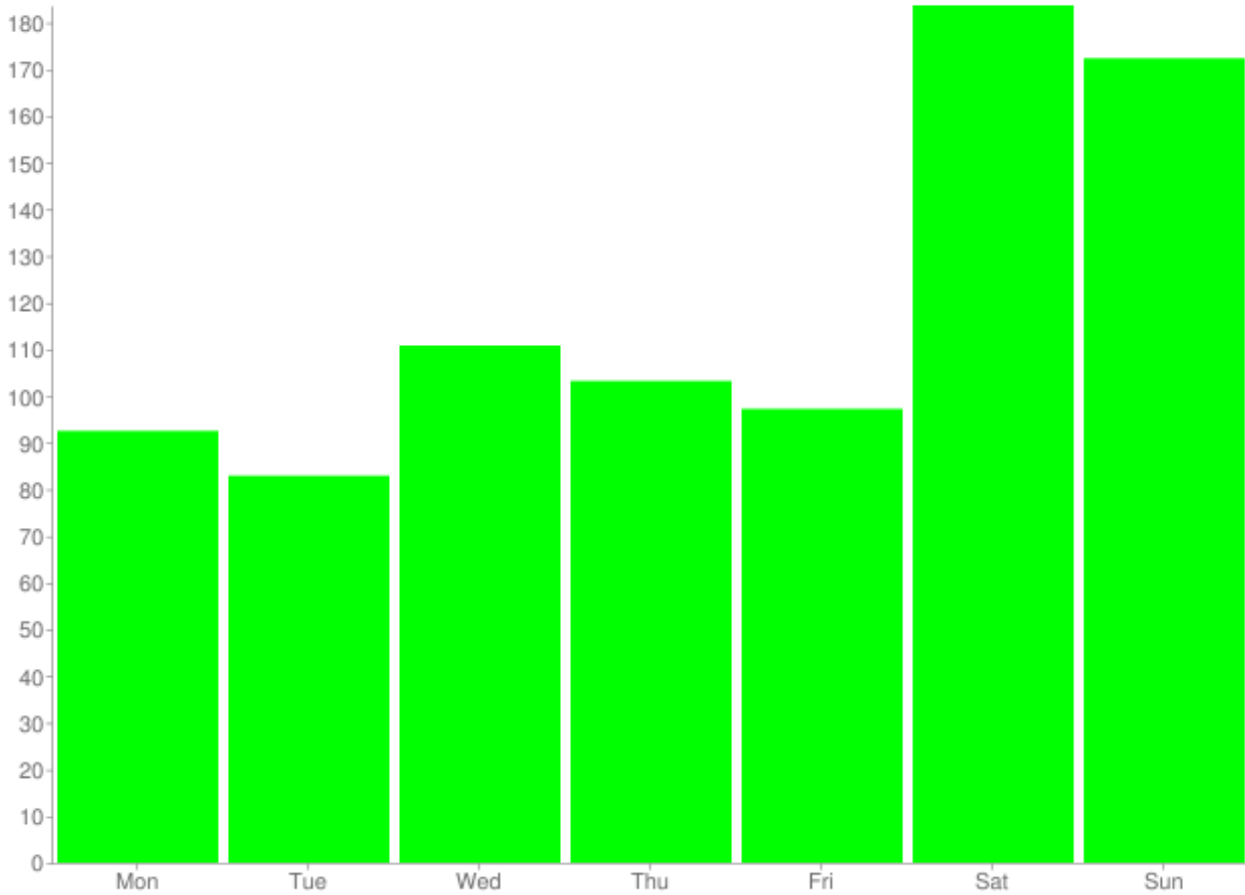

# Days of the week

From 2010-03-29 to 2011-05-16

Report generated on 2011-08-31 14:57:33 (UTC -06:00) by acamp@progressfund.org

[TRAFx DataNet \(http://www.trafx.net/\)](http://www.trafx.net/)

Daily averages

Site Name	Mon	Tue	Wed	Thu	Fri	Sat	Sun
Boston	92.5	82.9	110.8	103.2	97.2	183.7	172.4
<b>Daily Averages</b>	93	83	111	103	97	184	172

A = adjustment applied, D = divide by 2 applied, F = filtering applied