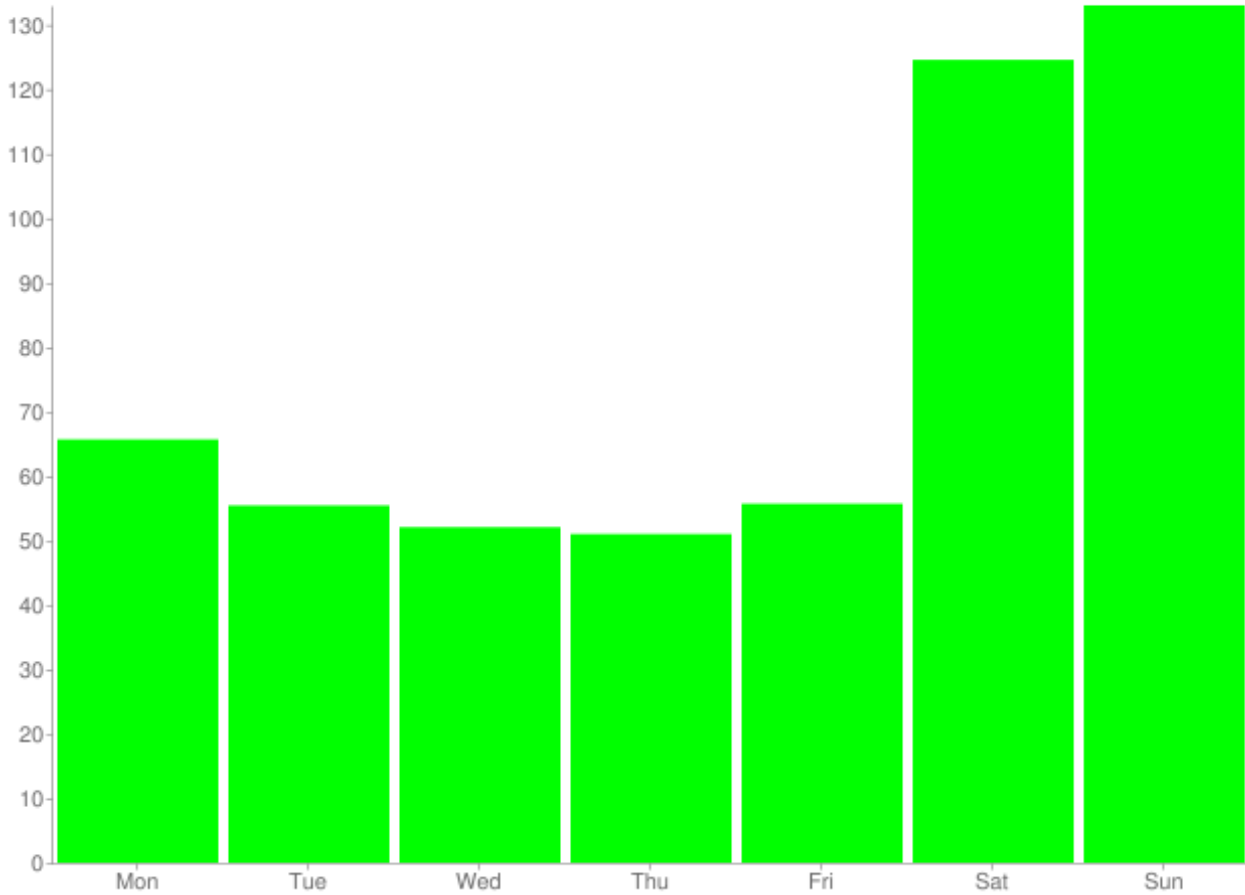

Days of the week

From 2010-07-07 to 2011-09-03

Report generated on 2011-09-12 14:20:13 (UTC -06:00) by acamp@progressfund.org

[TRAFx DataNet \(http://www.trafx.net/\)](http://www.trafx.net/)

Daily averages

Site Name	Mon	Tue	Wed	Thu	Fri	Sat	Sun
Connellsville	65.7	55.4	52.0	51.0	55.7	124.6	133.0
Daily Averages	66	55	52	51	56	125	133

A = adjustment applied, D = divide by 2 applied, F = filtering applied