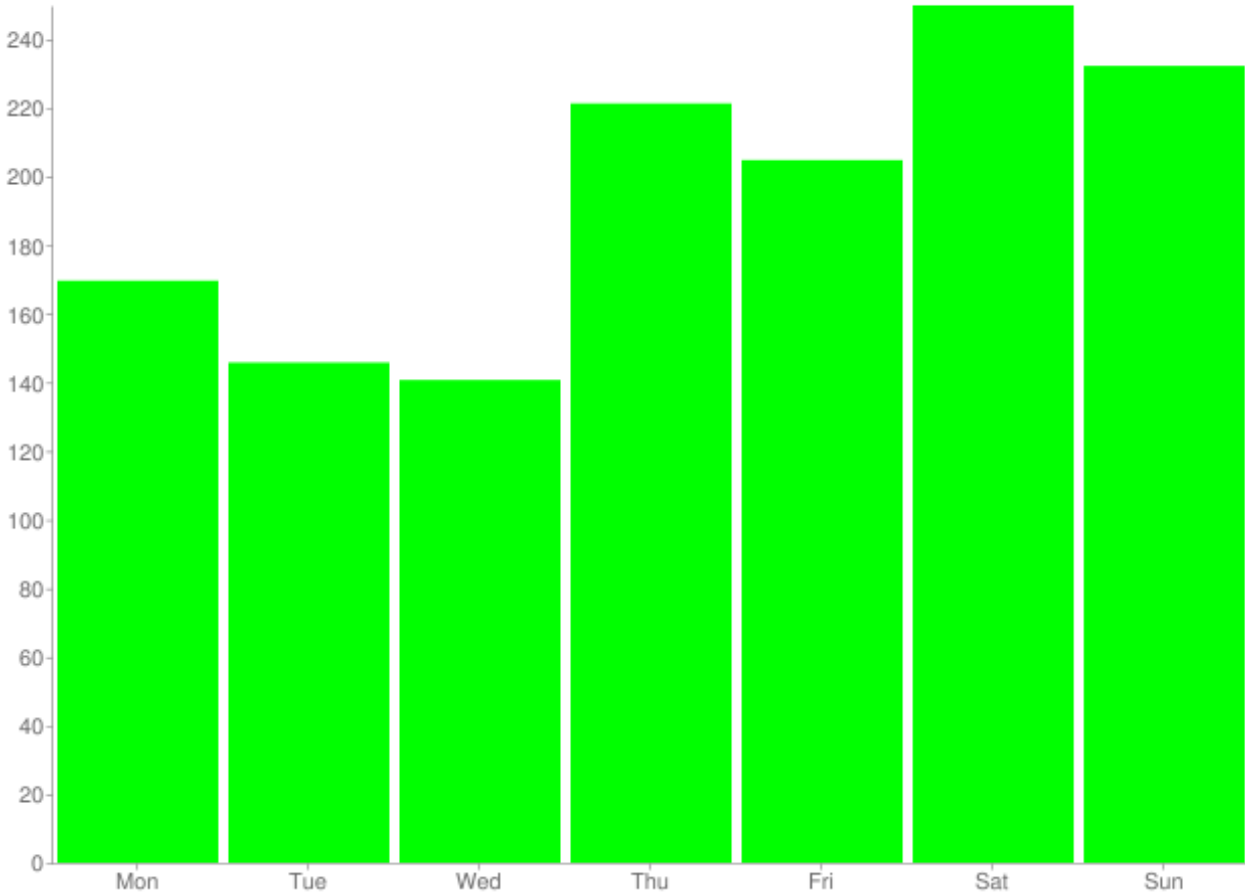

Days of the week

From 2010-05-29 to 2011-08-04

Report generated on 2011-08-31 15:04:44 (UTC -06:00) by acamp@progressfund.org

[TRAFx DataNet \(http://www.trafx.net/\)](http://www.trafx.net/)

Daily averages

Site Name	Mon	Tue	Wed	Thu	Fri	Sat	Sun
Cumberland	169.6	145.8	140.7	221.3	204.8	249.9	232.3
Daily Averages	170	146	141	221	205	250	232

A = adjustment applied, D = divide by 2 applied, F = filtering applied