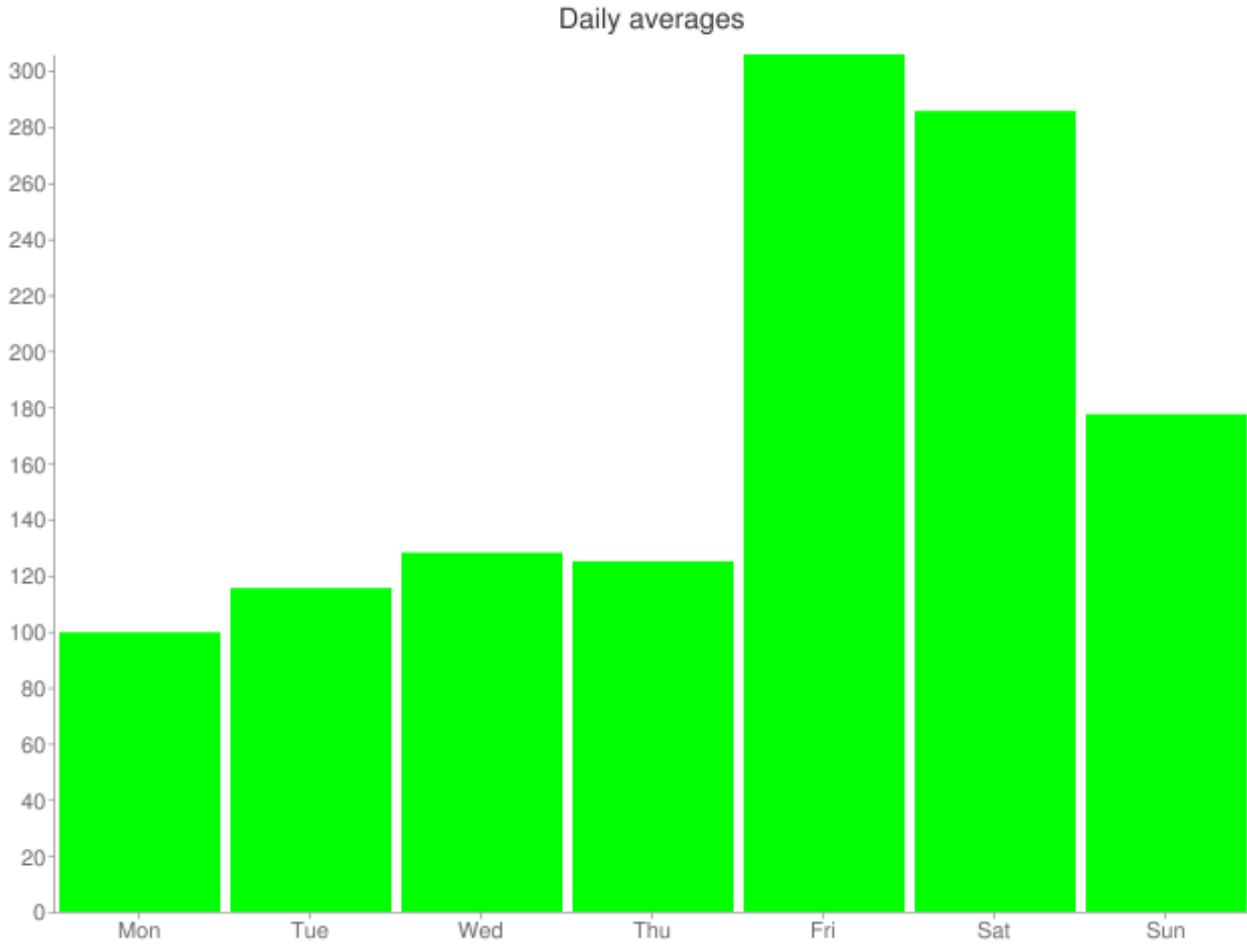

# Days of the week

From 2010-03-30 to 2011-09-04

Report generated on 2011-09-12 14:23:38 (UTC -06:00) by acamp@progressfund.org

[TRAFx DataNet \(http://www.trafx.net/\)](http://www.trafx.net/)

Site Name	Mon	Tue	Wed	Thu	Fri	Sat	Sun
Deal	99.7	115.5	128.1	125.0	305.8	285.6	177.4
<b>Daily Averages</b>	100	115	128	125	306	286	177

A = adjustment applied, D = divide by 2 applied, F = filtering applied