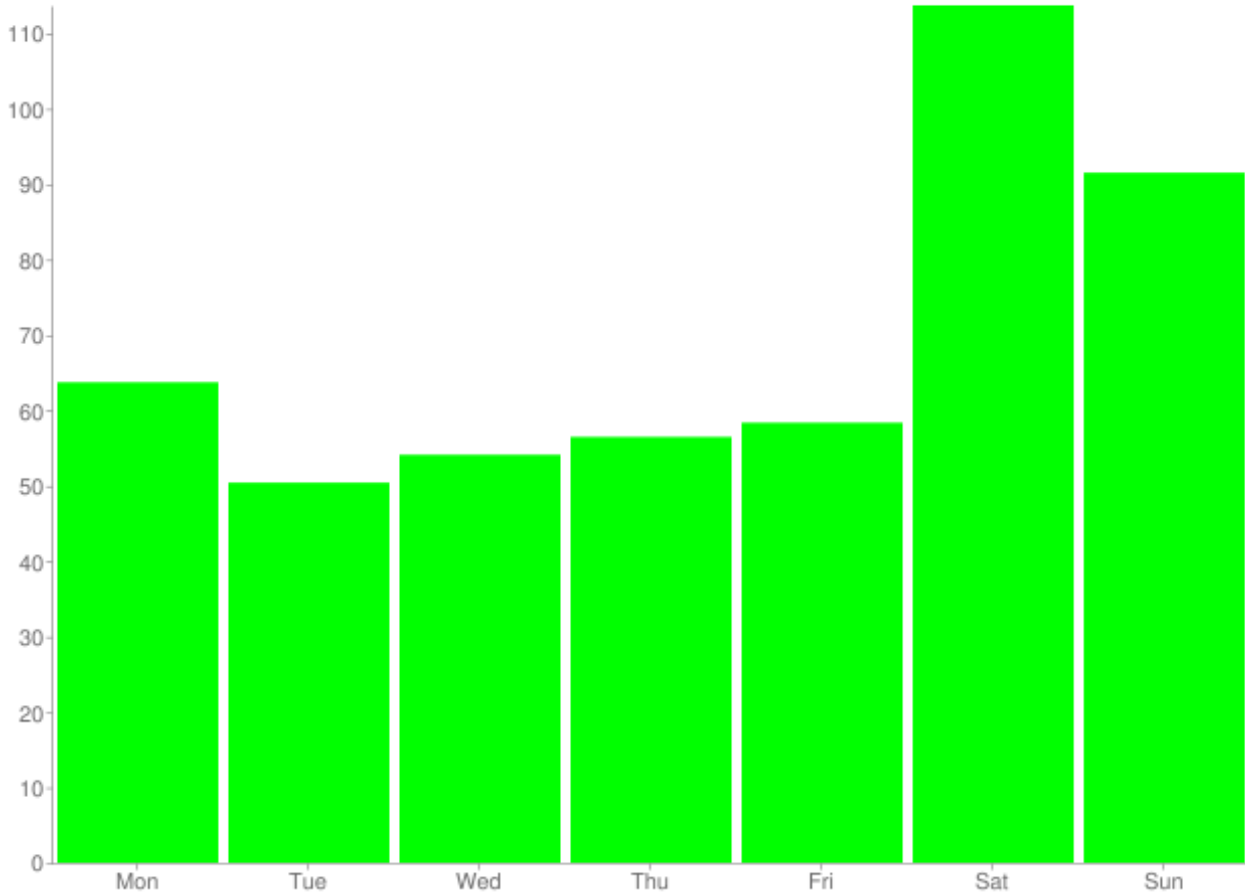

Days of the week

From 2010-05-29 to 2011-08-03

Report generated on 2011-08-31 15:05:05 (UTC -06:00) by acamp@progressfund.org

[TRAFx DataNet \(http://www.trafx.net/\)](http://www.trafx.net/)

Daily averages

Site Name	Mon	Tue	Wed	Thu	Fri	Sat	Sun
Frostburg	63.7	50.4	54.1	56.5	58.4	113.7	91.5
Daily Averages	64	50	54	56	58	114	92

A = adjustment applied, D = divide by 2 applied, F = filtering applied