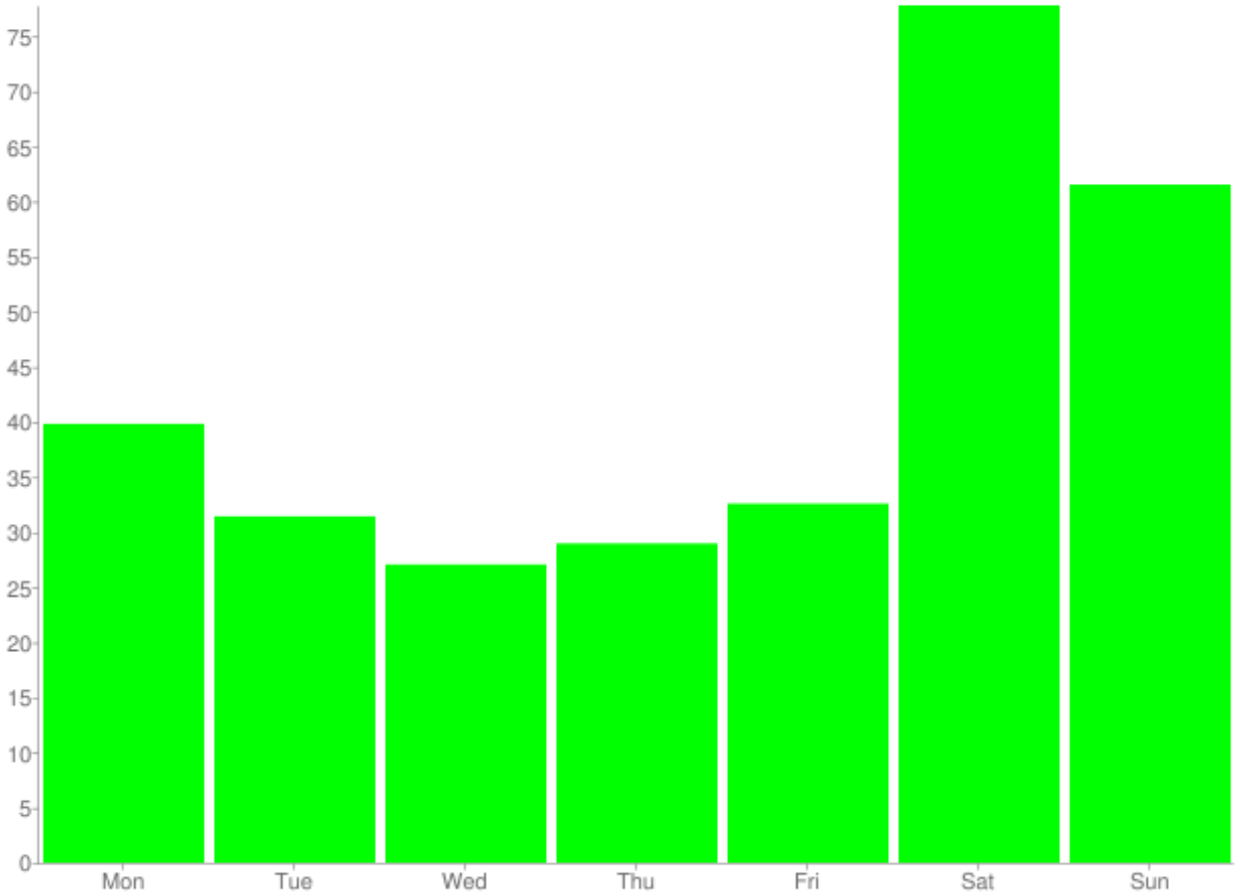

Days of the week

From 2010-03-15 to 2011-08-12

Report generated on 2011-08-31 15:04:15 (UTC -06:00) by acamp@progressfund.org

[TRAFx DataNet \(http://www.trafx.net/\)](http://www.trafx.net/)

Daily averages

Site Name	Mon	Tue	Wed	Thu	Fri	Sat	Sun
Garrett	39.8	31.4	27.1	29.0	32.6	77.8	61.5
Daily Averages	40	31	27	29	33	78	62

A = adjustment applied, D = divide by 2 applied, F = filtering applied