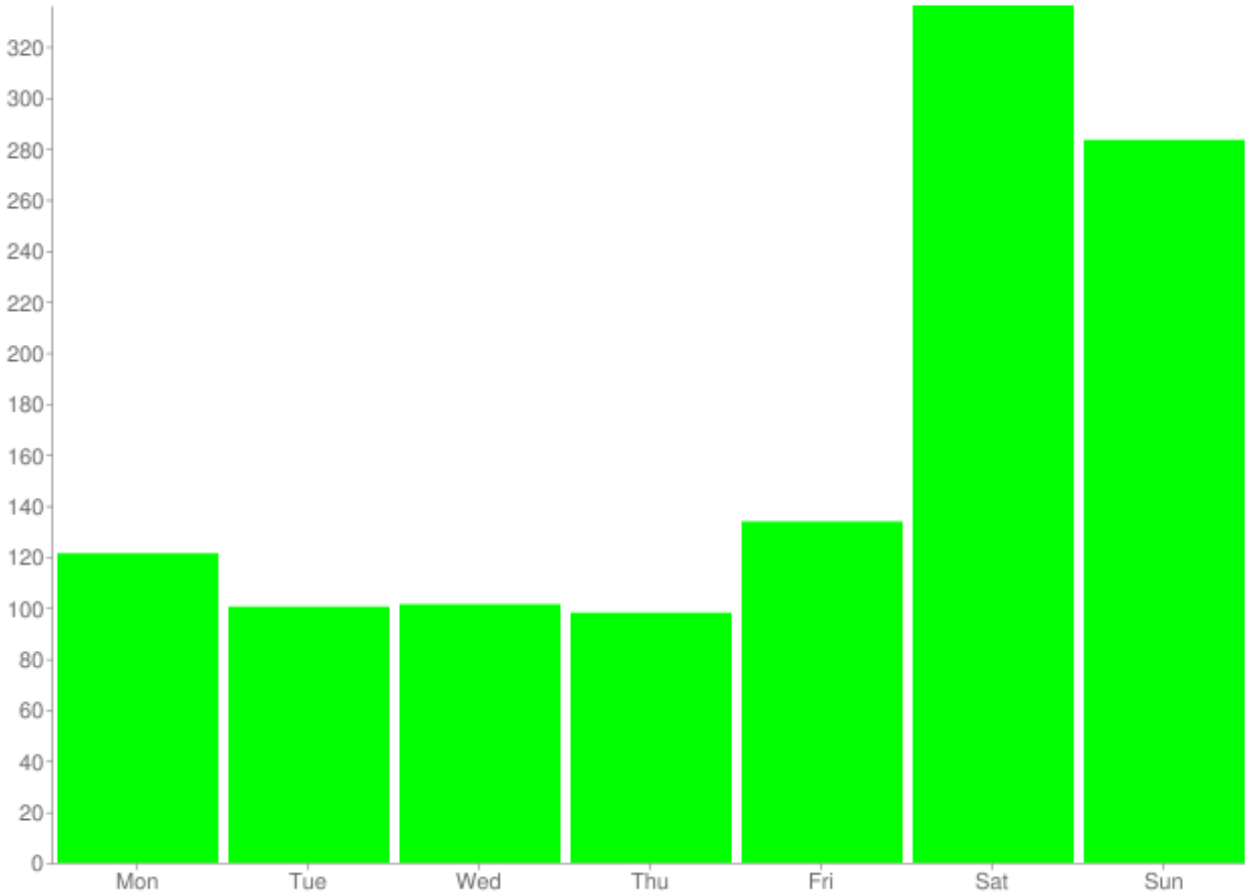

Days of the week

From 2010-04-03 to 2011-08-17

Report generated on 2011-08-31 15:02:56 (UTC -06:00) by acamp@progressfund.org

[TRAFx DataNet \(http://www.trafx.net/\)](http://www.trafx.net/)

Daily averages

| Site Name | Mon | Tue | Wed | Thu | Fri | Sat | Sun |
|-----------------------|-------|-------|-------|------|-------|-------|-------|
| Ohioyle | 121.3 | 100.4 | 101.4 | 98.0 | 133.8 | 336.1 | 283.4 |
| Daily Averages | 121 | 100 | 101 | 98 | 134 | 336 | 283 |

A = adjustment applied, D = divide by 2 applied, F = filtering applied