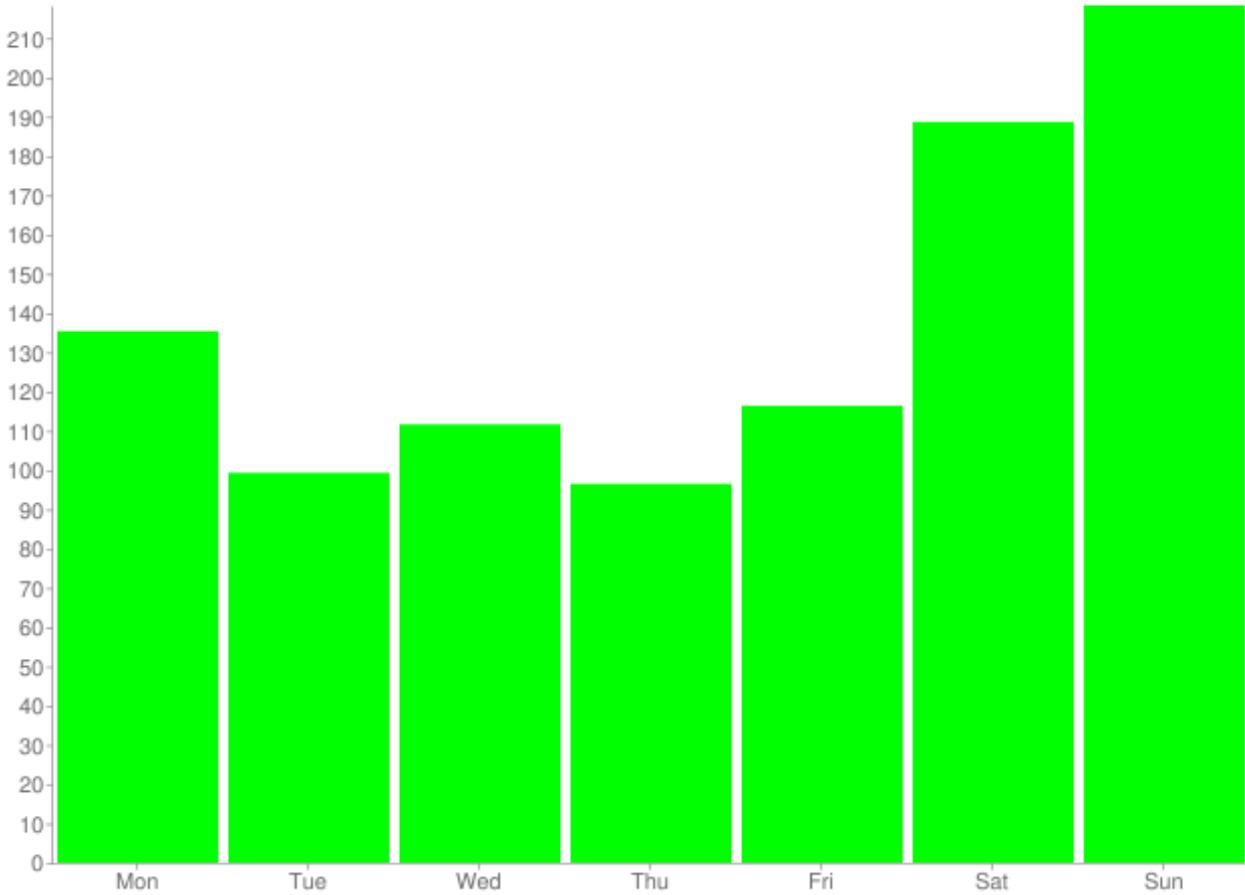

Days of the week

From 2010-03-17 to 2011-04-10

Report generated on 2011-08-31 15:00:28 (UTC -06:00) by acamp@progressfund.org

[TRAFx DataNet \(http://www.trafx.net/\)](http://www.trafx.net/)

Daily averages

Site Name	Mon	Tue	Wed	Thu	Fri	Sat	Sun
Smithton	135.4	99.3	111.6	96.5	116.4	188.7	218.4
Daily Averages	135	99	112	97	116	189	218

A = adjustment applied, D = divide by 2 applied, F = filtering applied