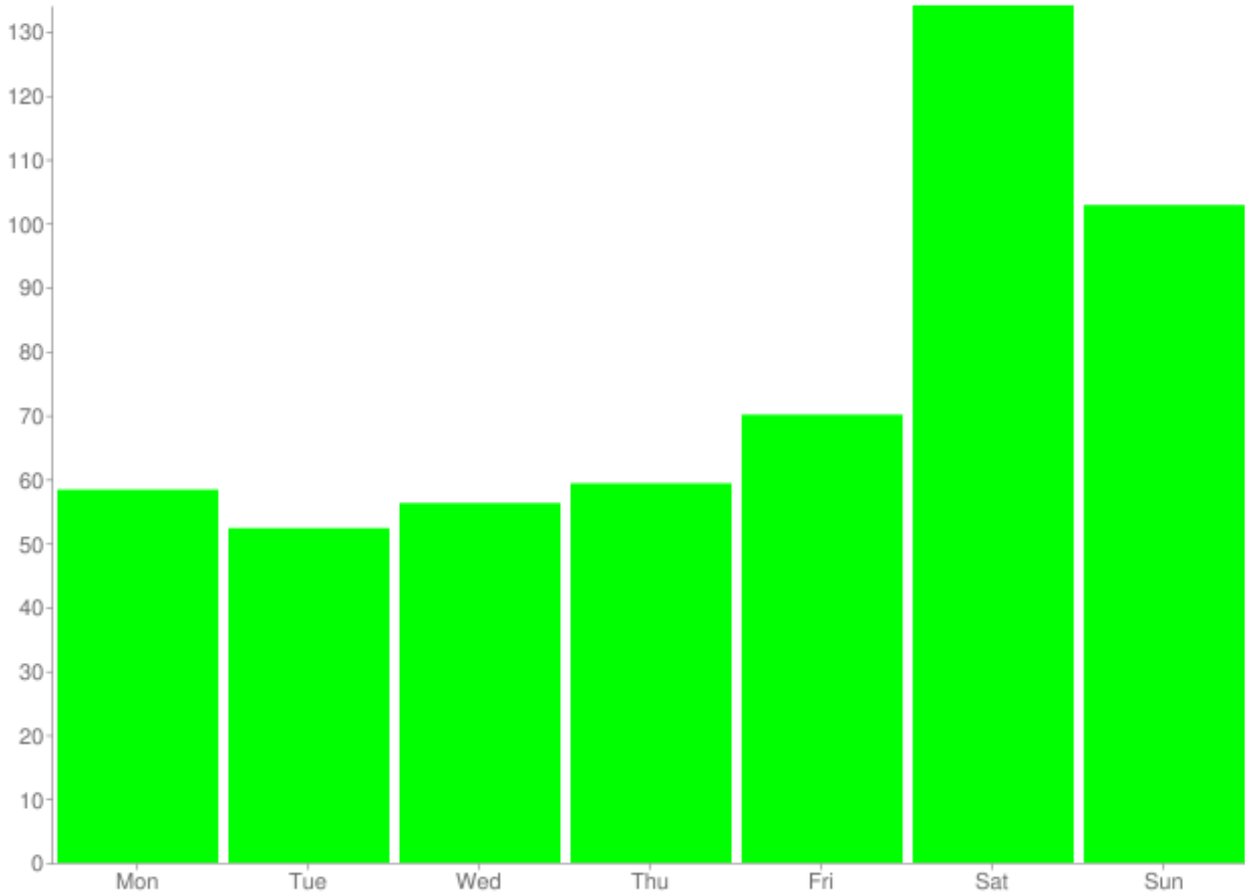

Days of the week

From 2010-07-09 to 2011-08-03

Report generated on 2011-08-31 15:05:24 (UTC -06:00) by acamp@progressfund.org

[TRAFx DataNet \(http://www.trafx.net/\)](http://www.trafx.net/)

Daily averages

Site Name	Mon	Tue	Wed	Thu	Fri	Sat	Sun
Woodcock Hollow	58.3	52.3	56.3	59.3	70.1	134.1	102.8
Daily Averages	58	52	56	59	70	134	103

A = adjustment applied, D = divide by 2 applied, F = filtering applied